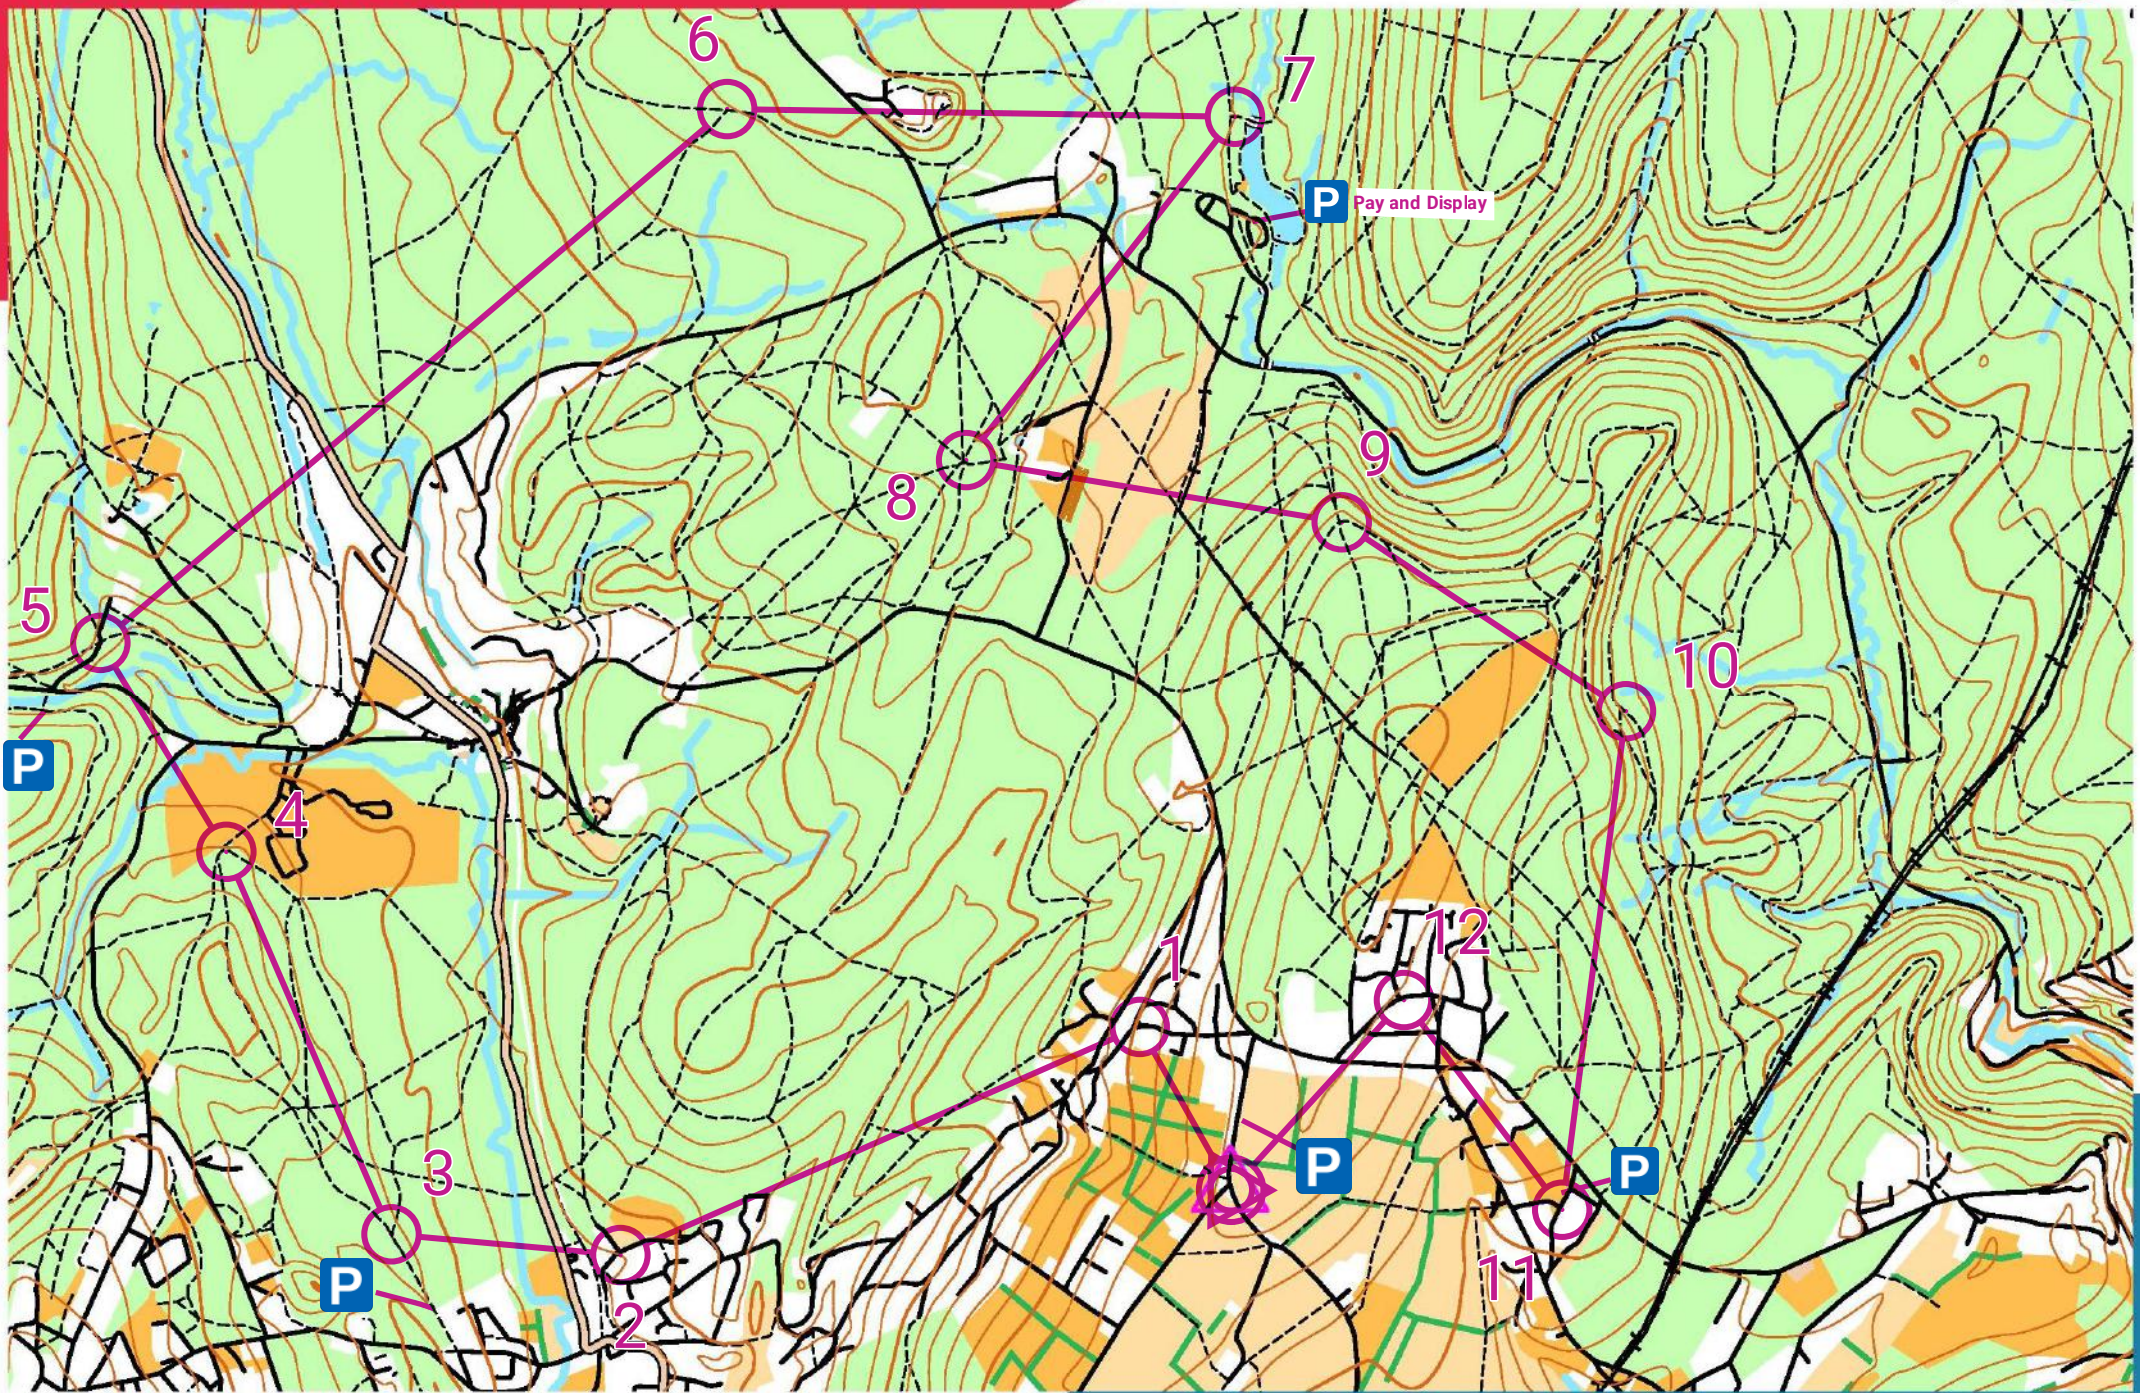

MOSELEY GREEN

scale 1:20000, contours 10m
500m

Map data (c) OpenStreetMap, available under the Open Database Licence.
Contains OS data (c) Crown copyright & database right OS 2013-2017.
OOM created by Oliver O'Brien. Make your own: <http://oomap.co.uk/>